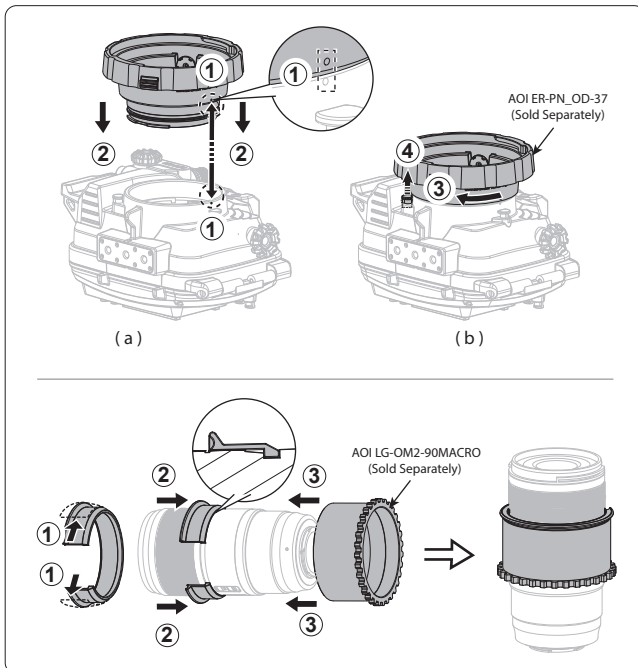

AOI FLP-08 Flat Port with OM-D Mount INSTALLATION MANUAL

PREPARATIONS

LENS & LENS PORT INSTALLATION

LENS & LENS PORT REMOVAL