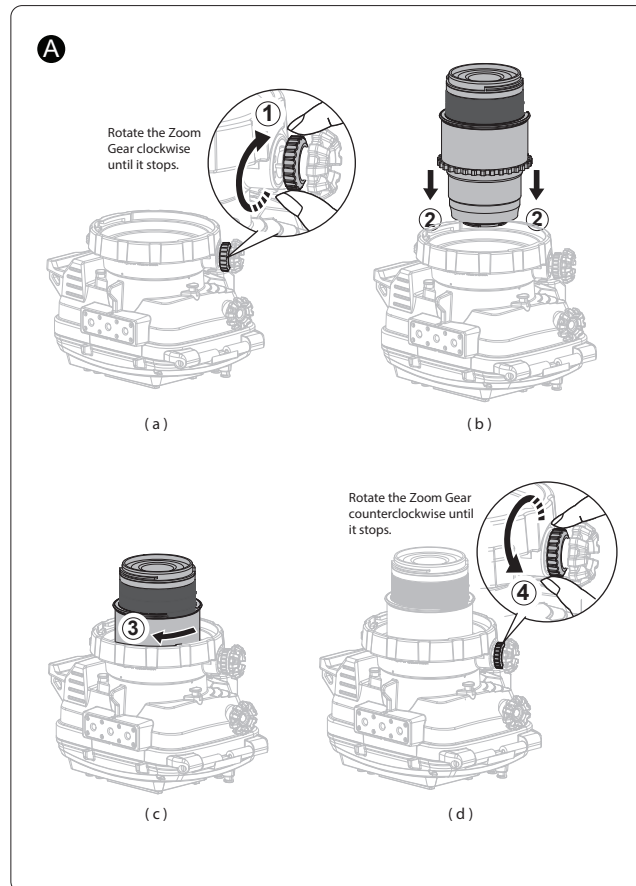

AOI FLP-08 Flat Port with OM-D Mount INSTALLATION MANUAL

PREPARATIONS

LENS & LENS PORT INSTALLATION

LENS & LENS PORT REMOVAL