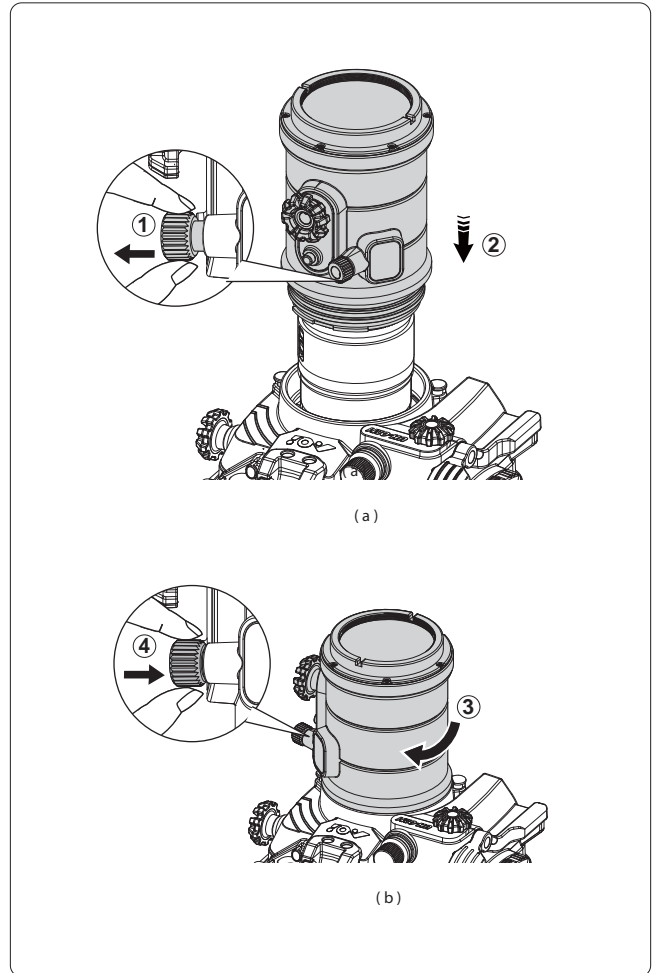

AOI FLP-09 Flat Port with PEN Mount INSTALLATION MANUAL

PREPARATIONS

LENS / LENS PORT INSTALLATION

LENS / LENS PORT REMOVAL