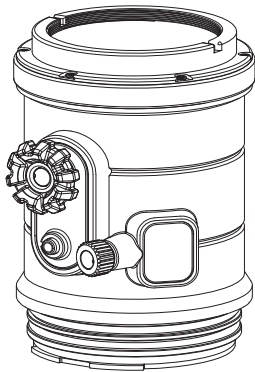

AOI FLP-09 Flat Port with PEN Mount INSTALLATION MANUAL

PREPARATIONS

LENS / LENS PORT INSTALLATION

LENS / LENS PORT REMOVAL