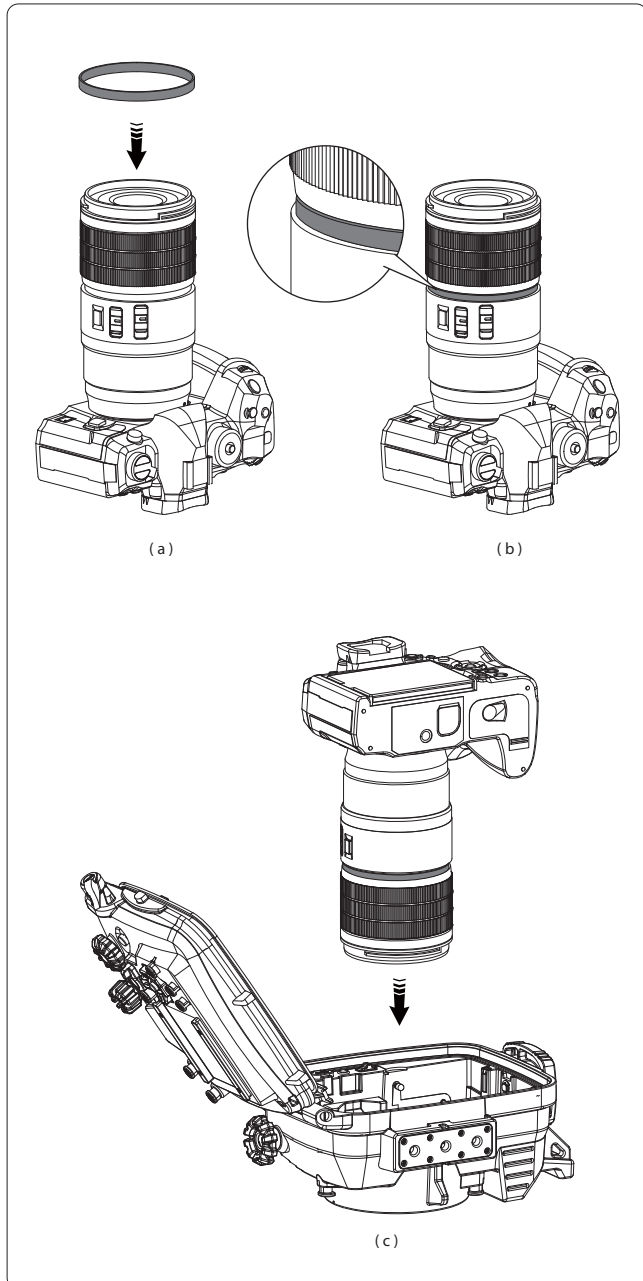

AOI FLP-09 Flat Port with PEN Mount INSTALLATION MANUAL

PREPARATIONS

LENS / LENS PORT INSTALLATION

LENS / LENS PORT REMOVAL