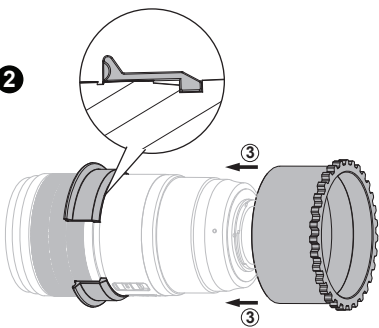

LG-OM2-90MACRO

Focus Gear- 2 for M.ZUIKO DIGITAL
ED 90mm F3.5 Macro IS PRO

Installation Manual

1

2

3