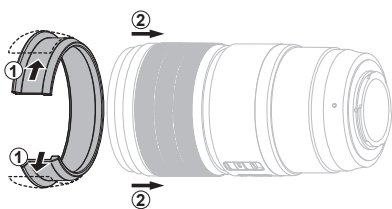

LG-OM2-90MACRO

Focus Gear- 2 for M.ZUIKO DIGITAL
ED 90mm F3.5 Macro IS PRO

Installation Manual

1

2

3