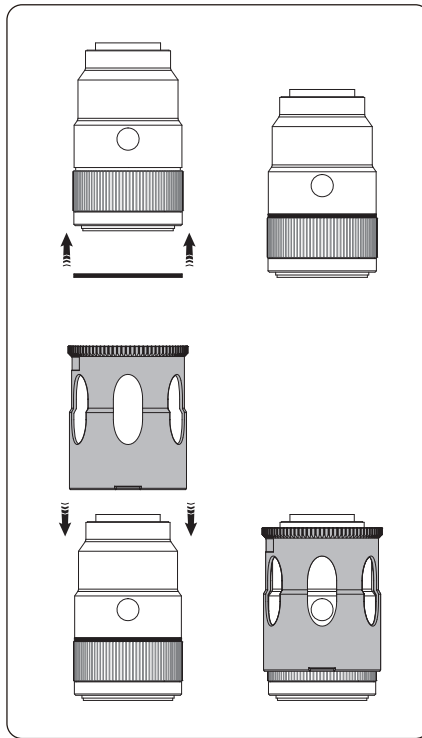

LG-SEL-90-MACRO-G

Focus Gear for
Sony FE 90mm F2.8 MACRO G OSS

QUICK MANUAL

AOI is a registered trademark of AOI Ltd. All rights reserved.
All other trademarks are the property of their respective owners.