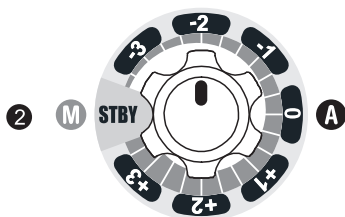

PRE-FLASH SYNCHRONIZATION LEARNING MODE ON / OFF

- 1 Power Off

- 3 Press and Hold **M A** + **TEST** 6 sec.

- 5 Short Press **M A** to confirm and resume to normal operation