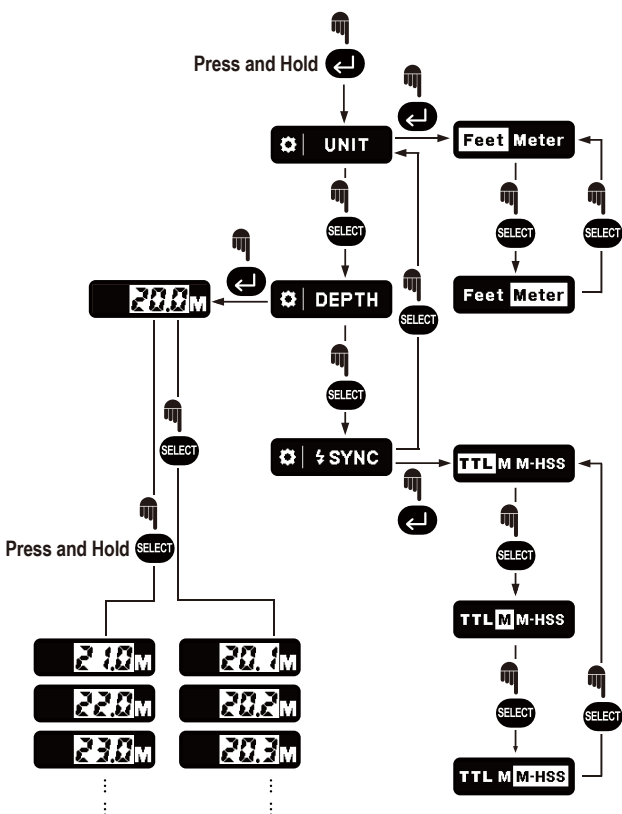

UH-A7 IV

MULTI-CONTROL DEVICE SETTING

QUICK MANUAL

① Status Select

② System Setting

③ Display Brightness Setting

Short Press Button to adjust the Brightness for Indicator & Display