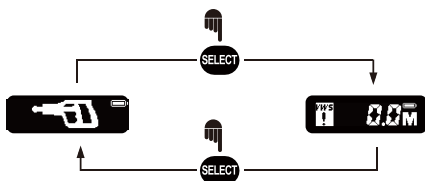

UH-A7 IV

MULTI-CONTROL DEVICE SETTING

QUICK MANUAL

① Status Select

② System Setting

③ Display Brightness Setting

Short Press Button to adjust the Brightness for Indicator & Display